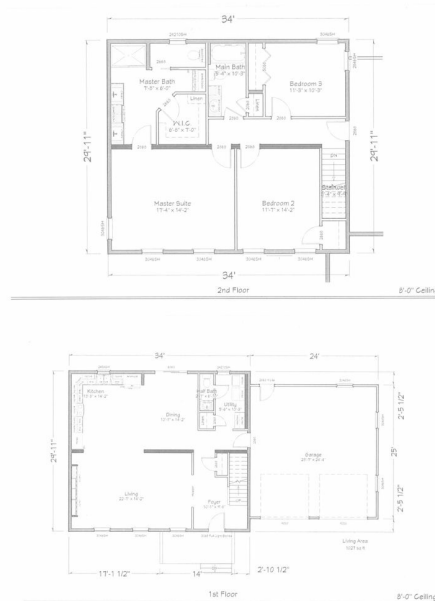

Frankfort Manor

Frankfort Manor Model number: 9206

3 beds • 3 baths • 1020 sq.ft. • 30' width • 34' depth

Our home building facilities invest in continuous product and process improvements. Plans, dimensions, features, materials, specifications and availability are subject to change without notice or obligation. Renderings and floor plans are representative likenesses of our homes and may differ from the actual homes. We invite you to tour a Home Center near you and inspect the highest value in quality housing available or call (315) 732-6136 to speak with a Home Consultant. Copyright 2017, CMH. All rights reserved.

<https://www.gihomesutica.com>

G & I HOMES-FRANKFORT

2605 ROUTE 5
FRANKFORT, NY 13340

Monday - Thursday: 9am to 6pm
Friday: 9am to 6pm
Saturday: 9am to 5pm
Sunday: Closed

(315) 732-6136