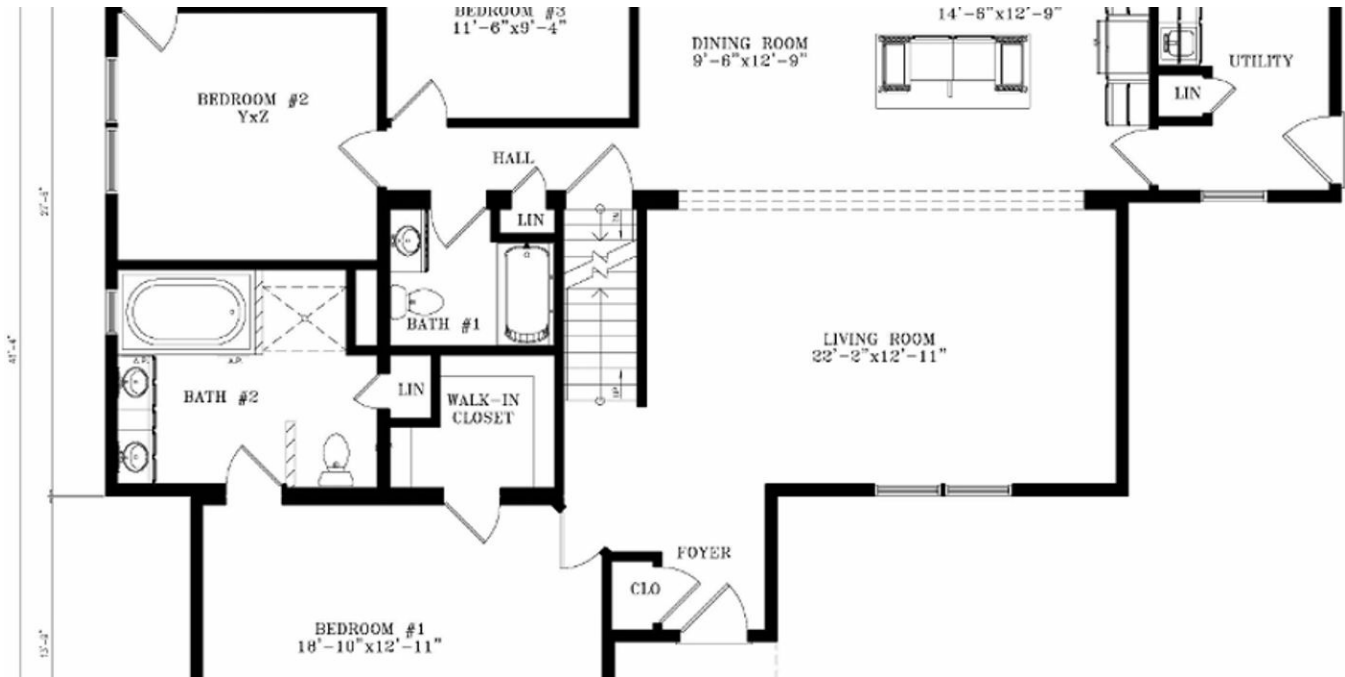

Covington Cape Model number: CRESTWOOD

3 beds • 2 baths • 2436 sq.ft. • 42' width • 58' depth

Our home building facilities invest in continuous product and process improvements. Plans, dimensions, features, materials, specifications and availability are subject to change without notice or obligation. Renderings and floor plans are representative likenesses of our homes and may differ from the actual homes. We invite you to tour a Home Center near you and inspect the highest value in quality housing available or call (315) 732-6136 to speak with a Home Consultant. Copyright 2017, CMH. All rights reserved.

<https://www.gihomesutica.com>

G & I HOMES-FRANKFORT

2605 ROUTE 5
FRANKFORT, NY 13340

Monday - Thursday: 9am - 7pm
Friday: 9am - 6pm
Saturday: 9am - 5pm
Sunday: Closed

(315) 732-6136