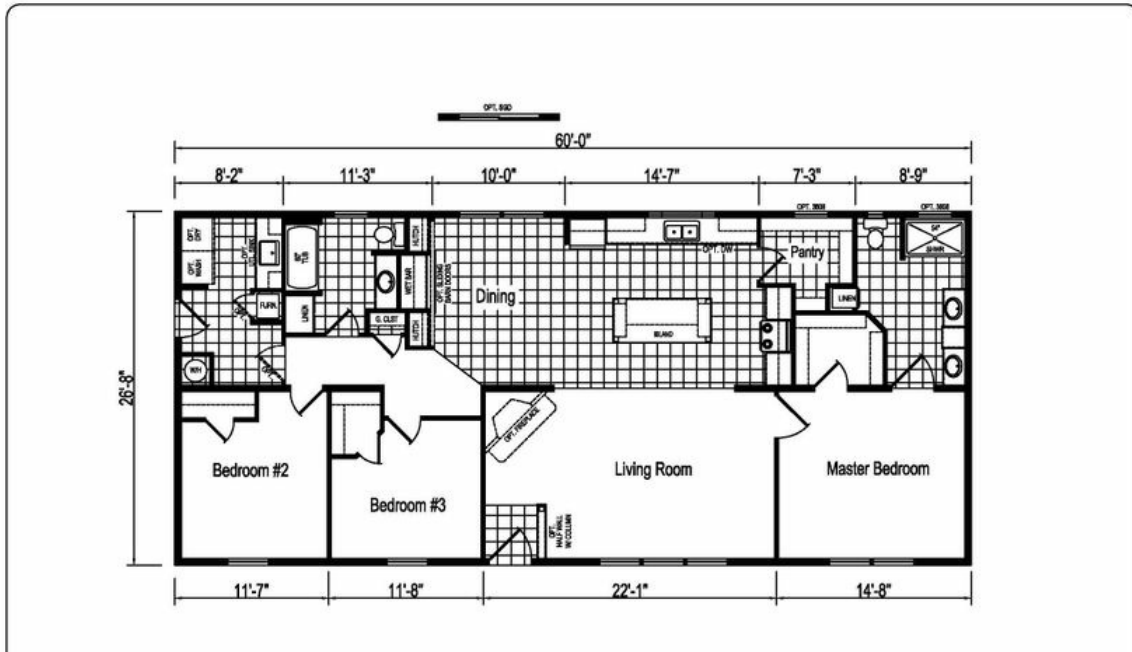

Easy Living Model number: HD64J466S

3 beds • 2 baths • 1680 sq.ft. • 28' width • 60' depth

Our home building facilities invest in continuous product and process improvements. Plans, dimensions, features, materials, specifications and availability are subject to change without notice or obligation. Renderings and floor plans are representative likenesses of our homes and may differ from the actual homes. We invite you to tour a Home Center near you and inspect the highest value in quality housing available or call (315) 732-6136 to speak with a Home Consultant. Copyright 2017, CMH. All rights reserved.

<https://www.gihomesutica.com>

G & I HOMES-FRANKFORT

2605 ROUTE 5
FRANKFORT, NY 13340

Monday - Thursday: 9am to 6pm
Friday: 9am to 6pm
Saturday: 9am to 5pm
Sunday: Closed

(315) 732-6136