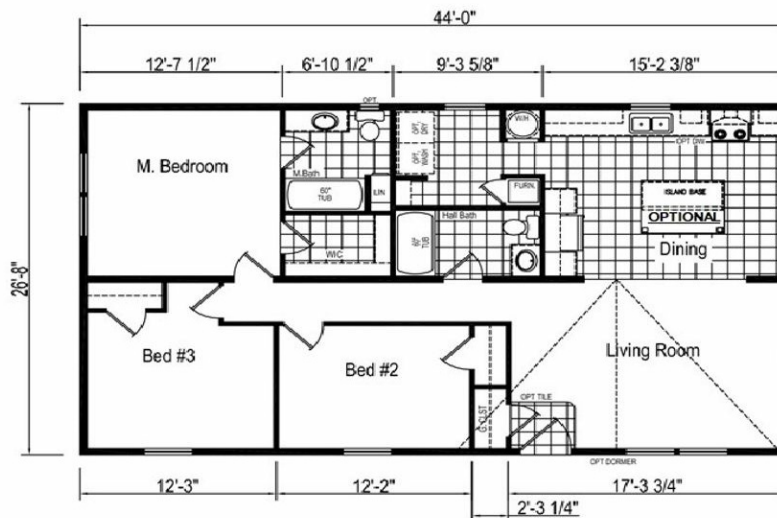

Chesapeak Model number: CD48J648X

3 beds • 2 baths • 1344 sq.ft. • 28' width • 48' depth

Our home building facilities invest in continuous product and process improvements. Plans, dimensions, features, materials, specifications and availability are subject to change without notice or obligation. Renderings and floor plans are representative likenesses of our homes and may differ from the actual homes. We invite you to tour a Home Center near you and inspect the highest value in quality housing available or call (315) 732-6136 to speak with a Home Consultant. Copyright 2017, CMH. All rights reserved.

<https://www.gihomesutica.com>

G & I HOMES-FRANKFORT

2605 ROUTE 5
FRANKFORT, NY 13340

Monday - Thursday: 9am - 7pm
Friday: 9am - 6pm
Saturday: 9am - 5pm
Sunday: Closed

(315) 732-6136