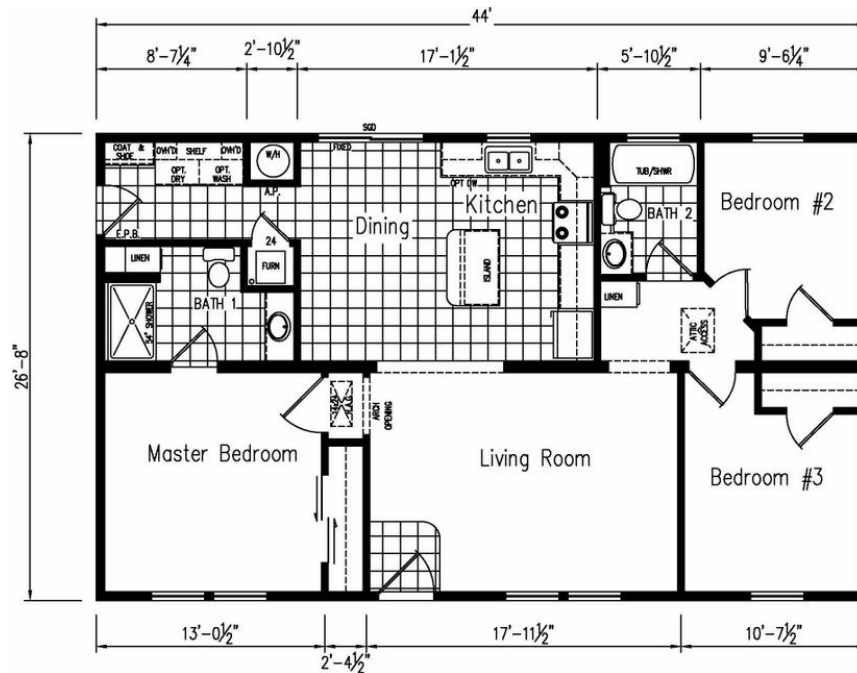

The Juniata

Model number: JNM44J579

3 beds • 2 baths • 1188 sq.ft. • 27' width • 44' depth

Our home building facilities invest in continuous product and process improvements. Plans, dimensions, features, materials, specifications and availability are subject to change without notice or obligation. Renderings and floor plans are representative likenesses of our homes and may differ from the actual homes. We invite you to tour a Home Center near you and inspect the highest value in quality housing available or call (315) 732-6136 to speak with a Home Consultant. Copyright 2017, CMH. All rights reserved.