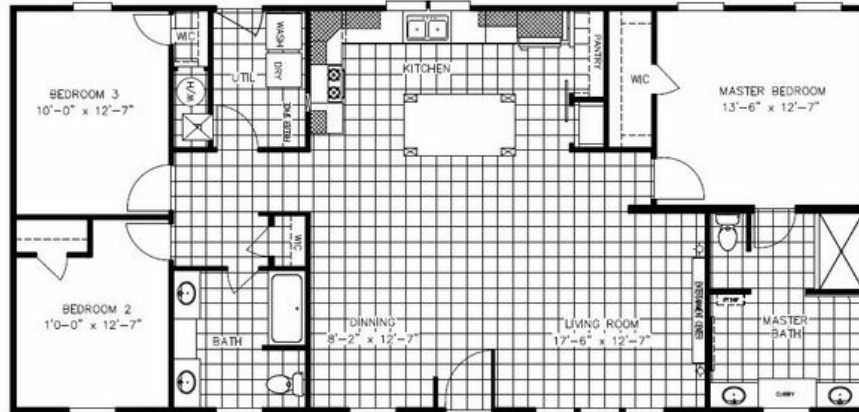

ISLAND BREEZE Model number: 56SSP28563AH19

3 beds • 2 baths • 1568 sq.ft. • 28' width • 56' depth

Our home building facilities invest in continuous product and process improvements. Plans, dimensions, features, materials, specifications and availability are subject to change without notice or obligation. Renderings and floor plans are representative likenesses of our homes and may differ from the actual homes. We invite you to tour a Home Center near you and inspect the highest value in quality housing available or call (315) 732-6136 to speak with a Home Consultant. Copyright 2017, CMH. All rights reserved.

<https://www.gihomesutica.com>

G & I HOMES-FRANKFORT

2605 ROUTE 5
FRANKFORT, NY 13340

Monday - Thursday: 9am to 6pm
Friday: 9am to 6pm
Saturday: 9am to 5pm
Sunday: Closed

(315) 732-6136