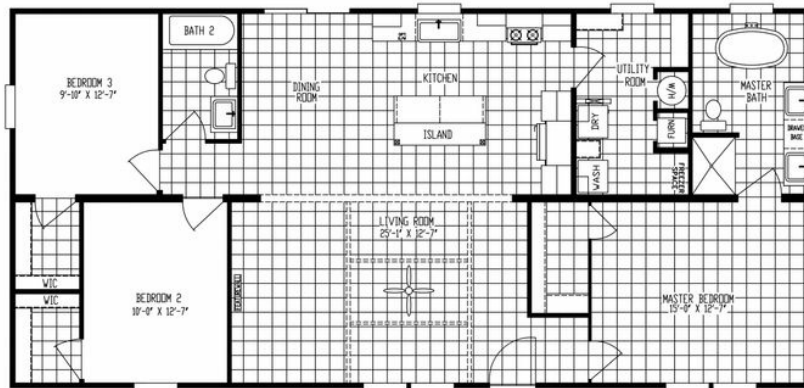

AIMEE Model number: 56NXT28563AH19

3 beds • 2 baths • 1568 sq.ft. • 28' width • 56' depth

Our home building facilities invest in continuous product and process improvements. Plans, dimensions, features, materials, specifications and availability are subject to change without notice or obligation. Renderings and floor plans are representative likenesses of our homes and may differ from the actual homes. We invite you to tour a Home Center near you and inspect the highest value in quality housing available or call (315) 732-6136 to speak with a Home Consultant. Copyright 2017, CMH. All rights reserved.

<https://www.gihomesutica.com>

G & I HOMES-FRANKFORT

2605 ROUTE 5
FRANKFORT, NY 13340

Monday - Thursday: 9am to 6pm
Friday: 9am to 6pm
Saturday: 9am to 5pm
Sunday: Closed

(315) 732-6136