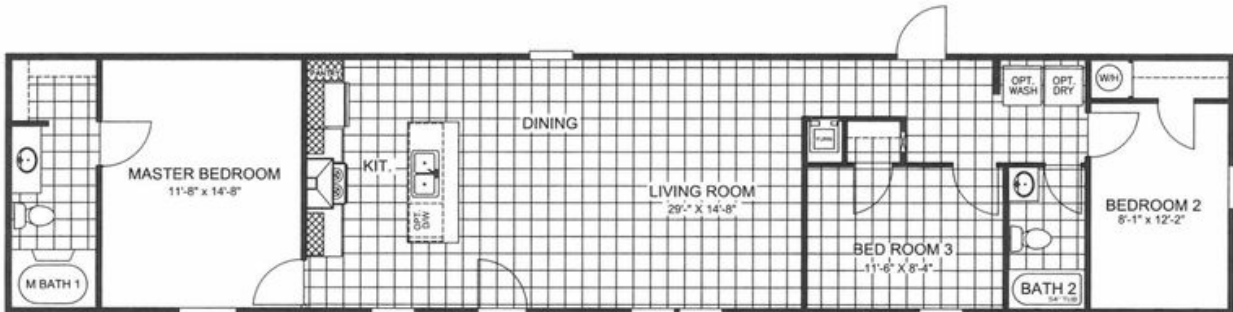

THE NEW BREEZE *Lot Model Available*

3 beds • 2 baths • 1152 sq.ft. • 16' width • 72' depth

Model number: 56SSP16723BH19

Our home building facilities invest in continuous product and process improvements. Plans, dimensions, features, materials, specifications and availability are subject to change without notice or obligation. Renderings and floor plans are representative likenesses of our homes and may differ from the actual homes. We invite you to tour a Home Center near you and inspect the highest value in quality housing available or call (315) 732-6136 to speak with a Home Consultant. Copyright 2017, CMH. All rights reserved.

<https://www.gihomesutica.com>

G & I HOMES-FRANKFORT

2605 ROUTE 5
FRANKFORT, NY 13340

Monday - Thursday: 9am to 6pm
Friday: 9am to 6pm
Saturday: 9am to 5pm
Sunday: Closed

(315) 732-6136