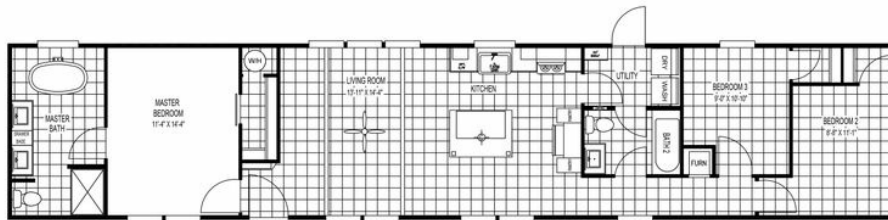

COUNTRY COTTAGE

COUNTRY COTTAGE Model number: 56NXT16763AH19

3 beds • 2 baths • 1216 sq.ft. • 16' width • 76' depth

Our home building facilities invest in continuous product and process improvements. Plans, dimensions, features, materials, specifications and availability are subject to change without notice or obligation. Renderings and floor plans are representative likenesses of our homes and may differ from the actual homes. We invite you to tour a Home Center near you and inspect the highest value in quality housing available or call (315) 732-6136 to speak with a Home Consultant. Copyright 2017, CMH. All rights reserved.

<https://www.gihomesutica.com>

G & I HOMES-FRANKFORT

2605 ROUTE 5
FRANKFORT, NY 13340

Monday - Thursday: 9am to 6pm
Friday: 9am to 6pm
Saturday: 9am to 5pm
Sunday: Closed

(315) 732-6136